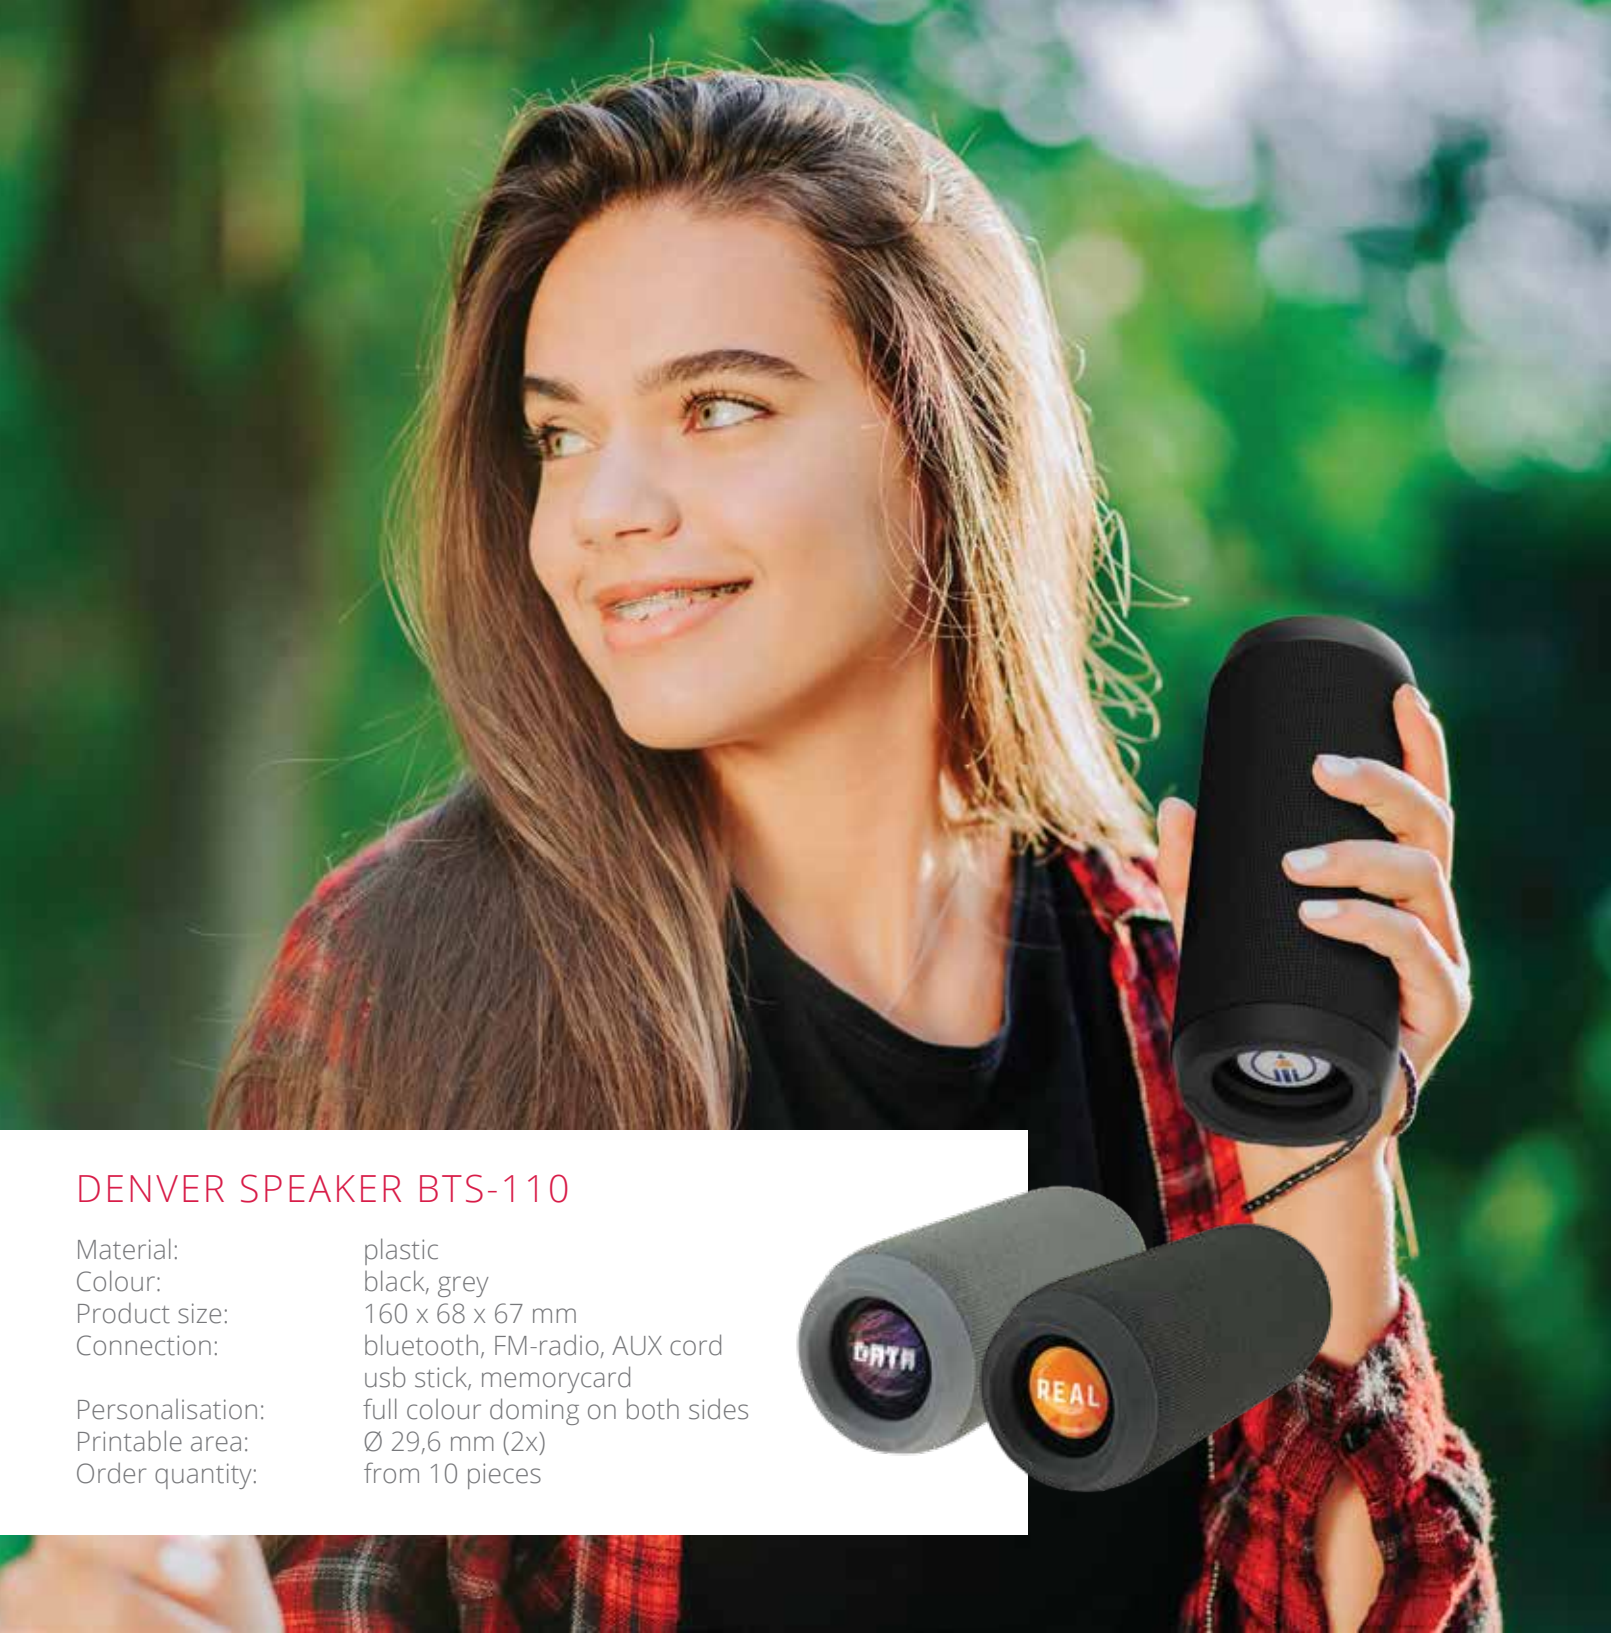

DENVER SPEAKER BTS-110

Material:	plastic
Colour:	black, grey
Product size:	160 x 68 x 67 mm
Connection:	bluetooth, FM-radio, AUX cord usb stick, memorycard
Personalisation:	full colour doming on both sides
Printable area:	Ø 29,6 mm (2x)
Order quantity:	from 10 pieces