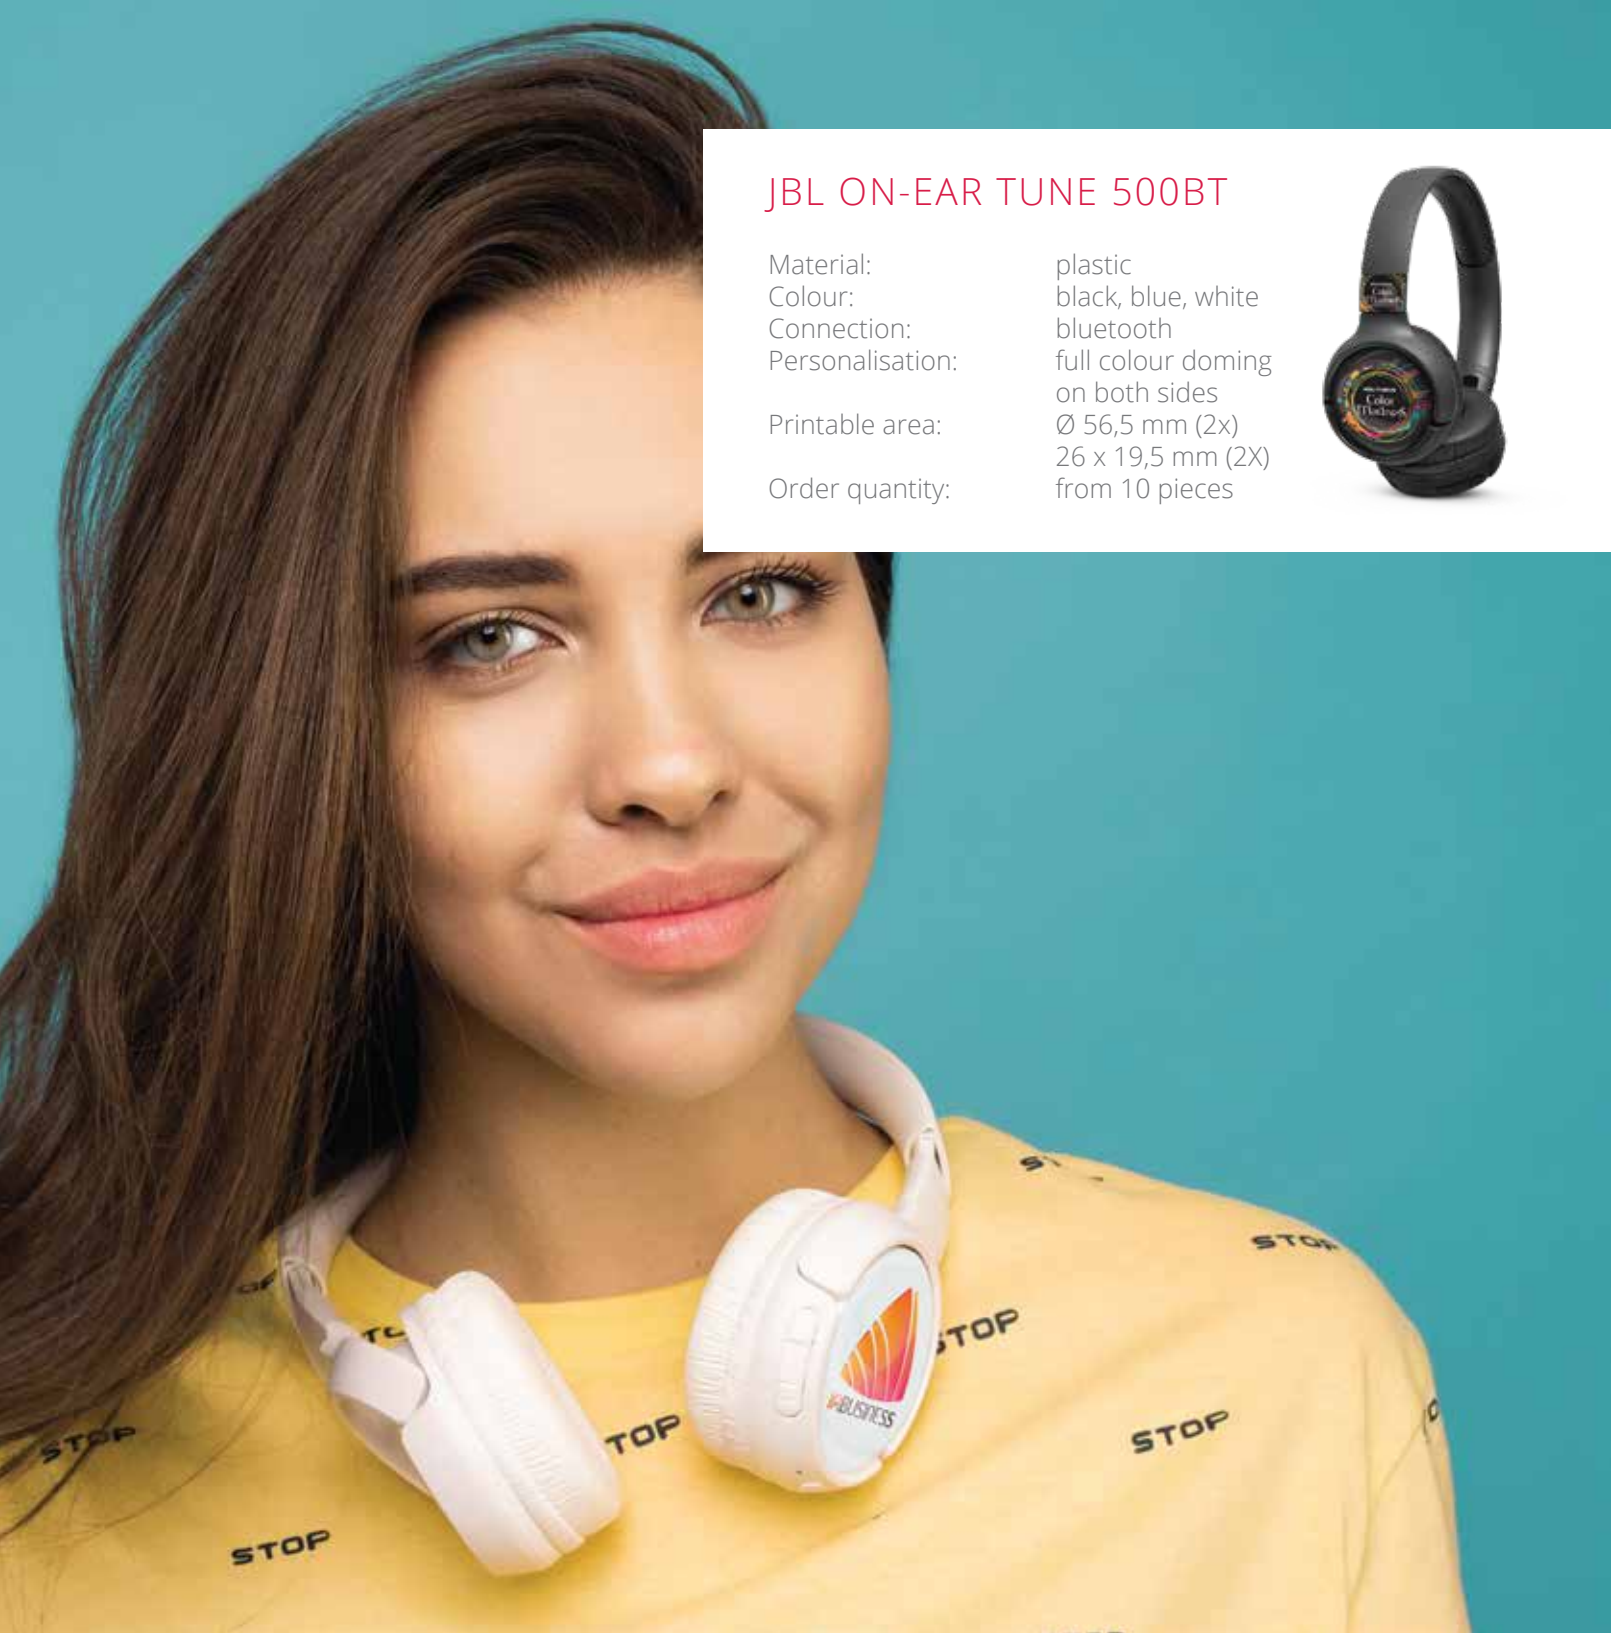

JBL ON-EAR TUNE 500BT

Material:	plastic
Colour:	black, blue, white
Connection:	bluetooth
Personalisation:	full colour doming on both sides
Printable area:	Ø 56,5 mm (2x) 26 x 19,5 mm (2X)
Order quantity:	from 10 pieces