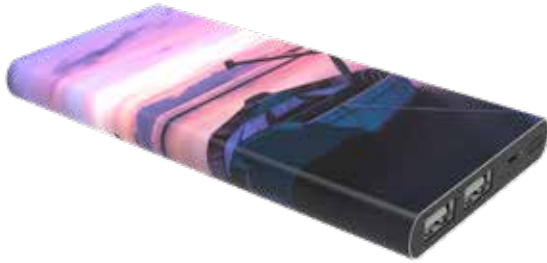

POWERIT⚡NOW

POWERIT-NOW 10.000 mAh

Material:	metal
Colour:	black
Capacity:	10.000 mAh
Product size:	148 x 72 x 15 mm
Personalisation:	Max Print
Printable area:	148 x 72 mm
Order quantity:	from 1 pieces