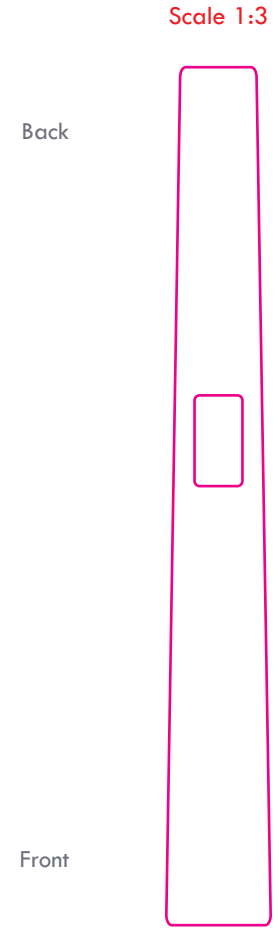

Model:

Segway Ninebot F25E
Domings Fenders

Front Fender:
Back Fender:

Total 35mm X 77.8mm
Total 41.4mm X 340.4mm

Front Fender

Back Fender