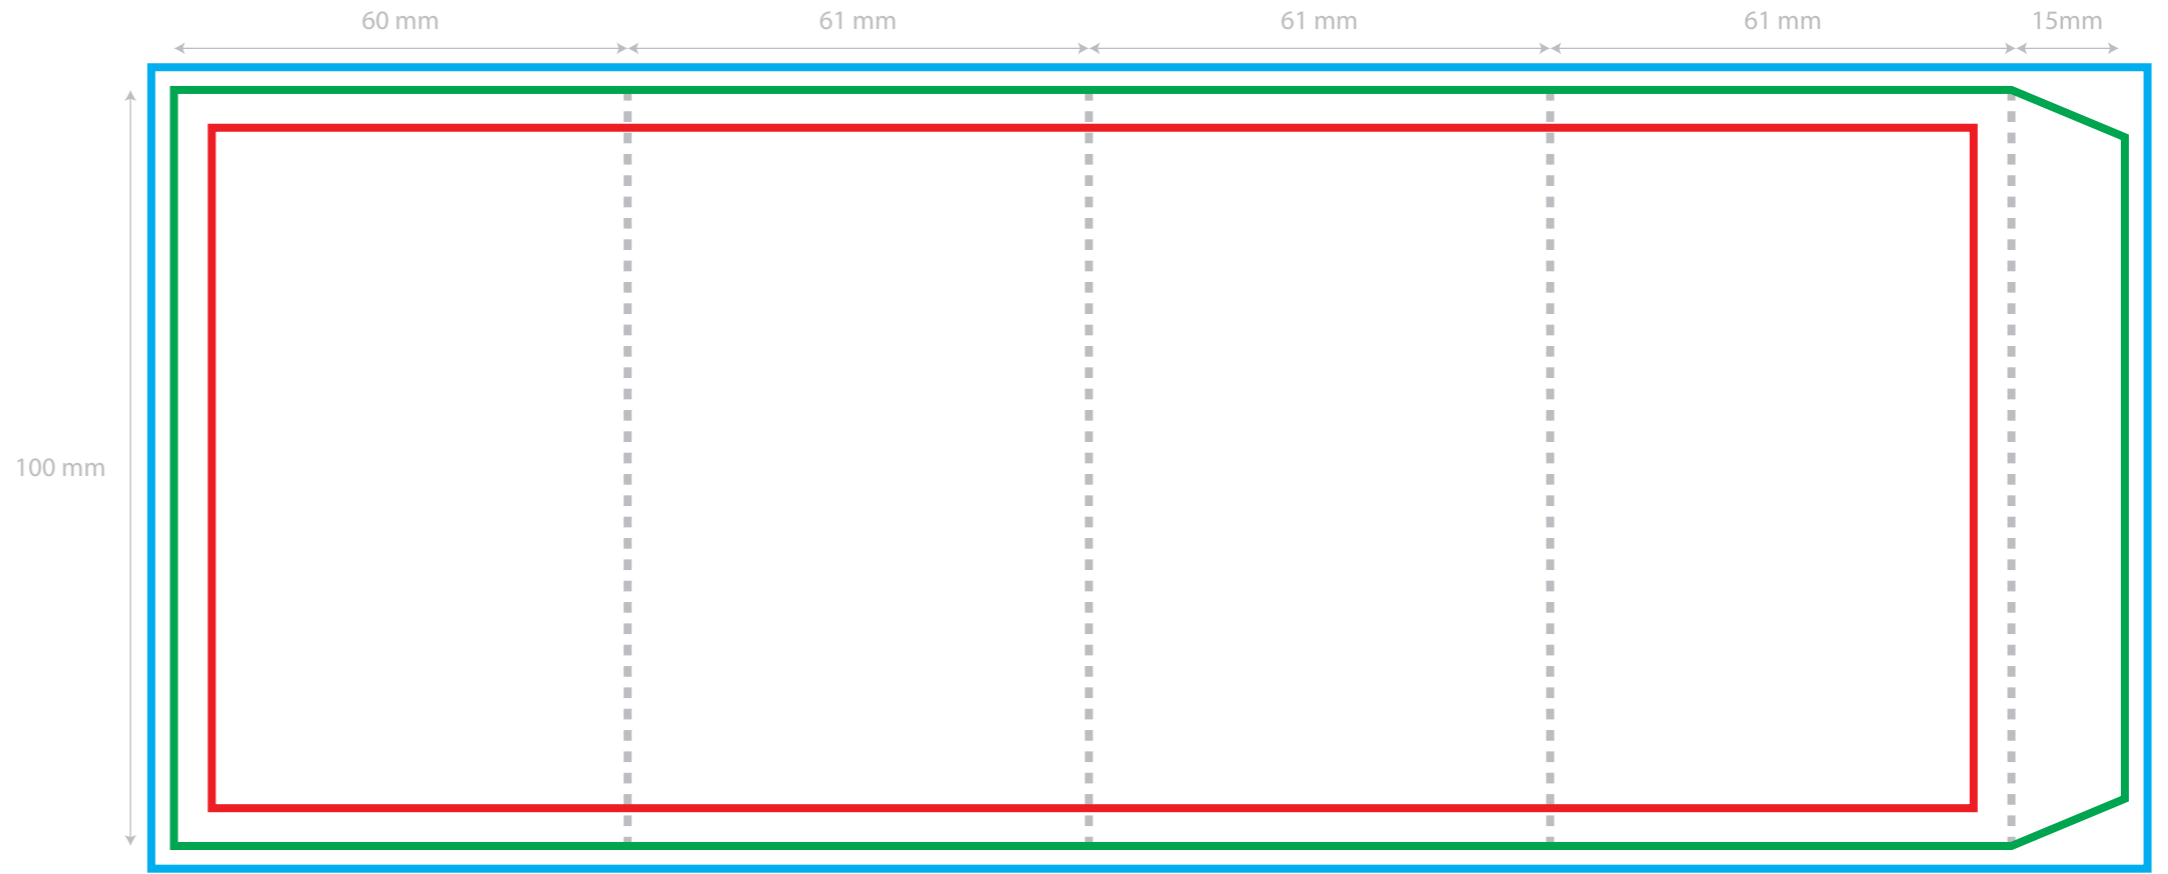

- Max. size for text and logo's
- Size of the sleeve
- Size of the sleeve including bleed
- - - - Folding lines

Model: Sleeve Denver Smart Home Plug SHP-102

Size: Total 258 mm X 100 mm

Front

Back