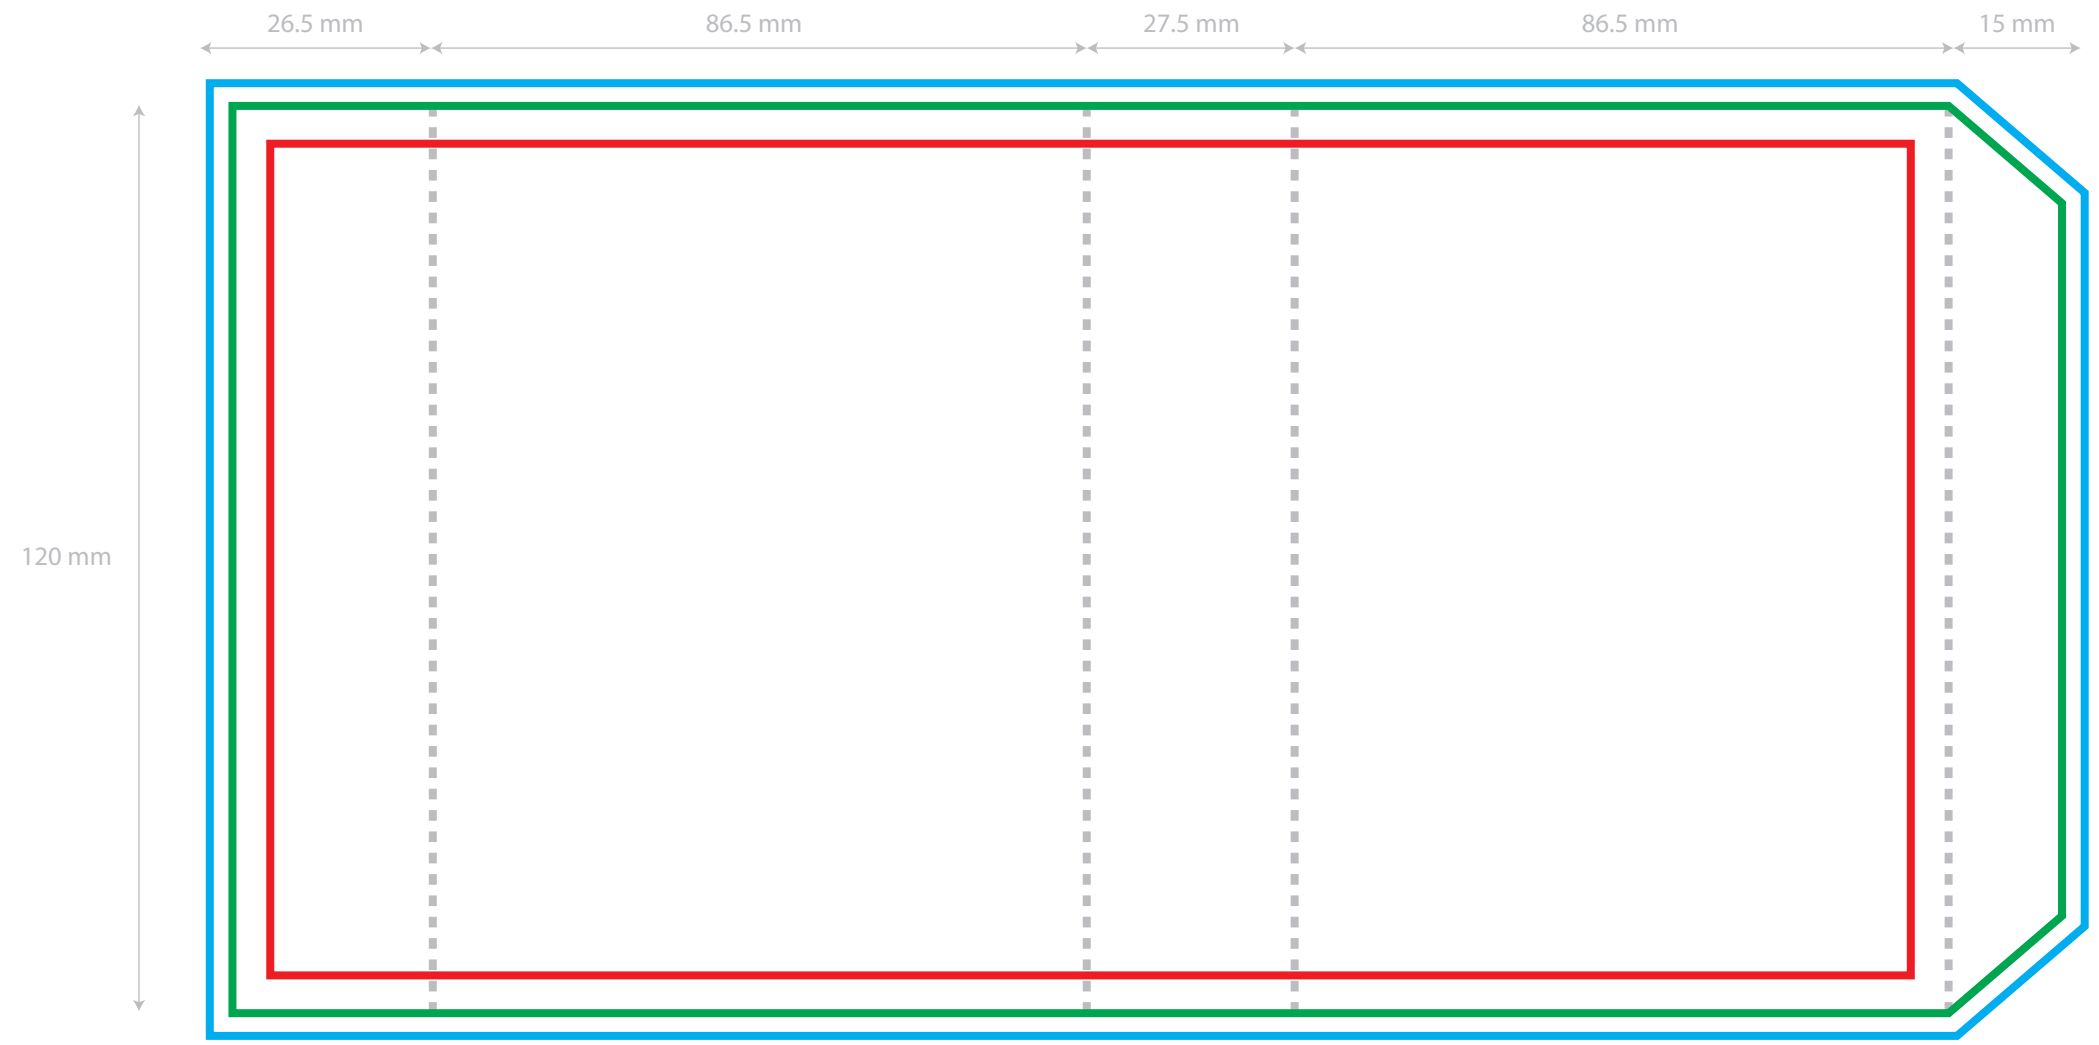

- Max. size for text and logo's
- Size of the sleeve
- Size of the sleeve including bleed
- - - - Folding lines

Model: Sleeve JBL Wave Flex

Digital Model: V: 1.0

Size: Total 242 mm X 120 mm

Front

Back