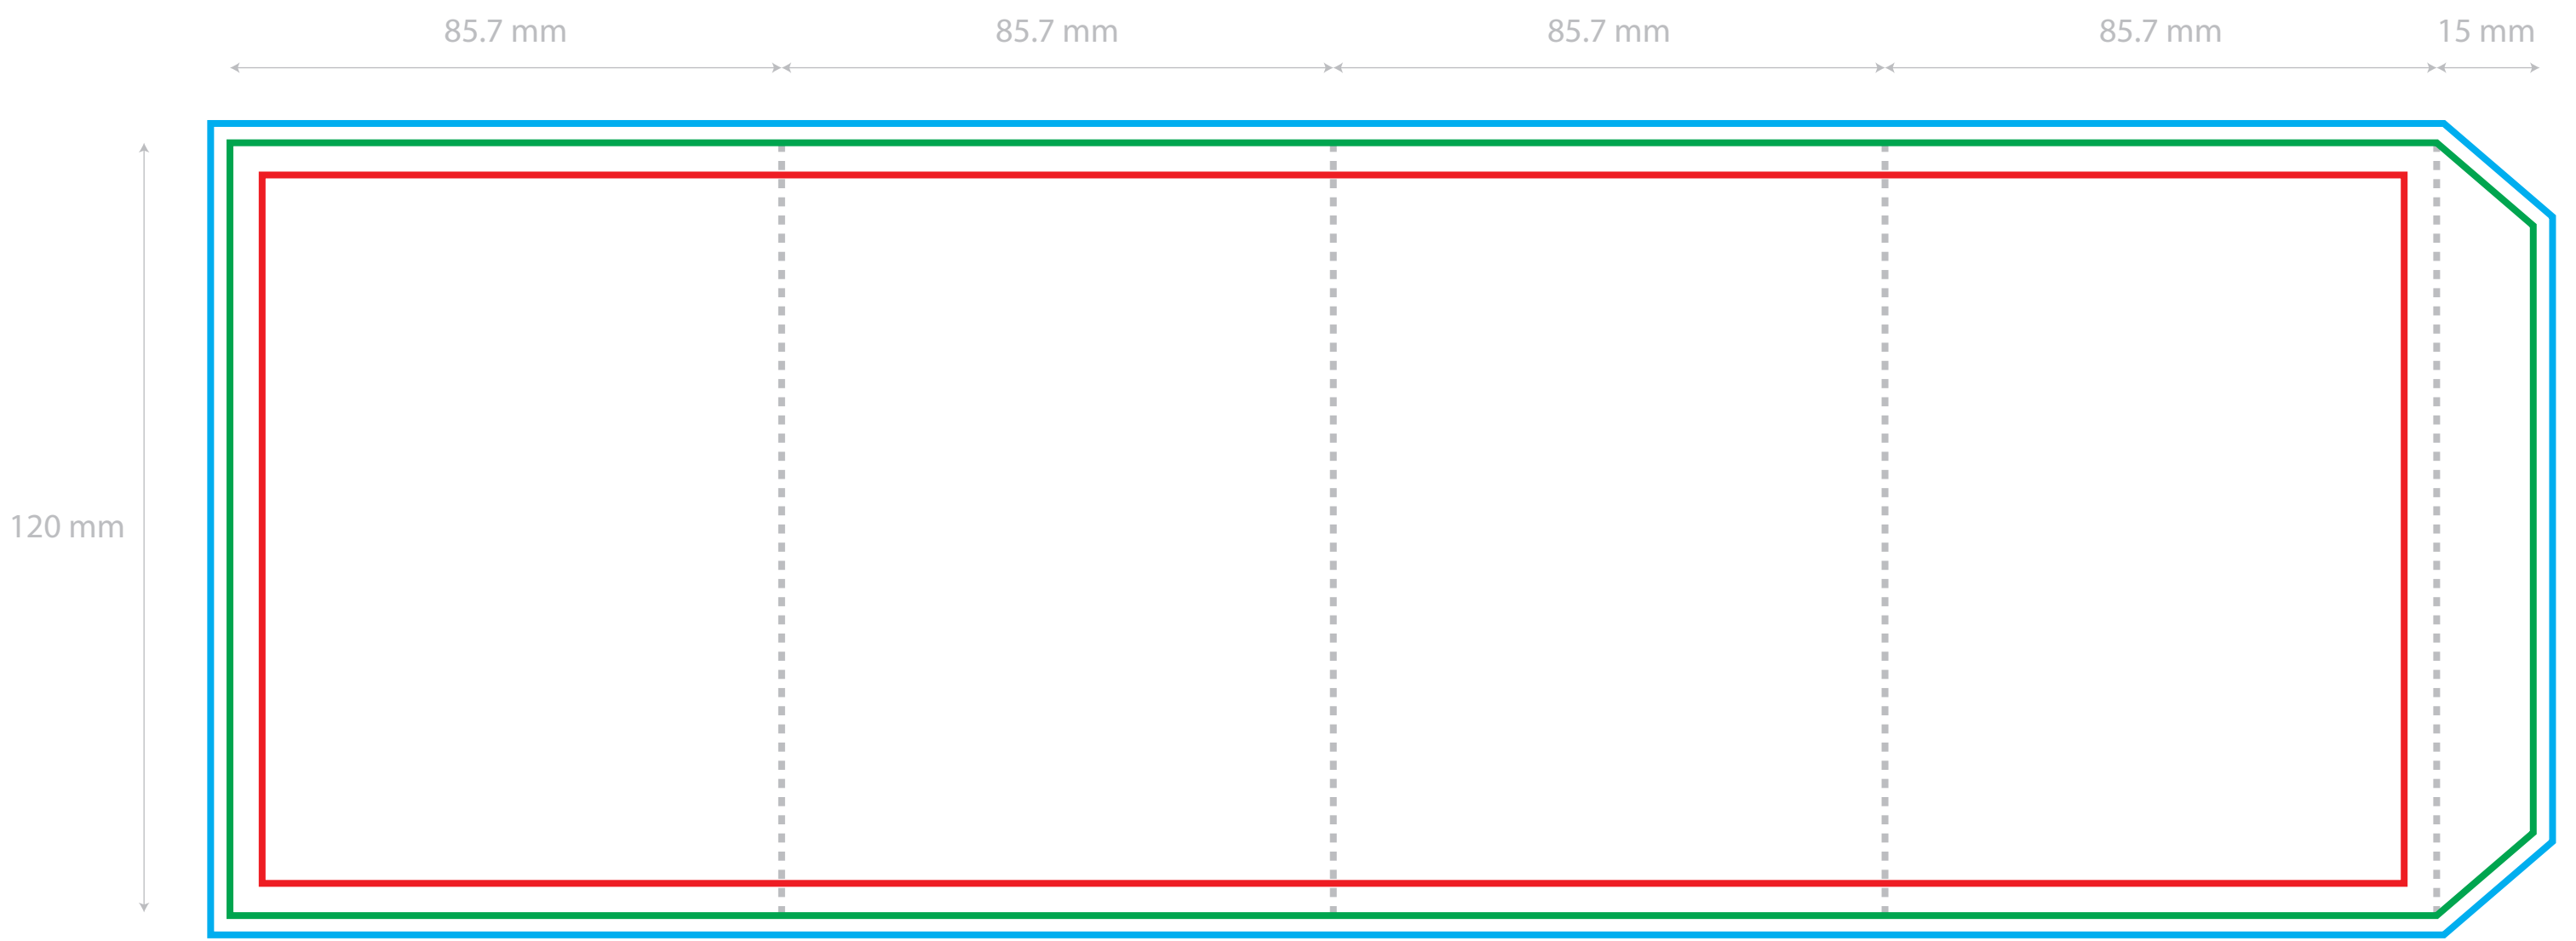

- Max. size for text and logo's
- Size of the sleeve
- Size of the sleeve including bleed
- Folding lines

Model: Sleeve JBL Tune 770NC
Digital Model: V: 1.0
Size: Total 539 mm X 222 mm

Front

Back